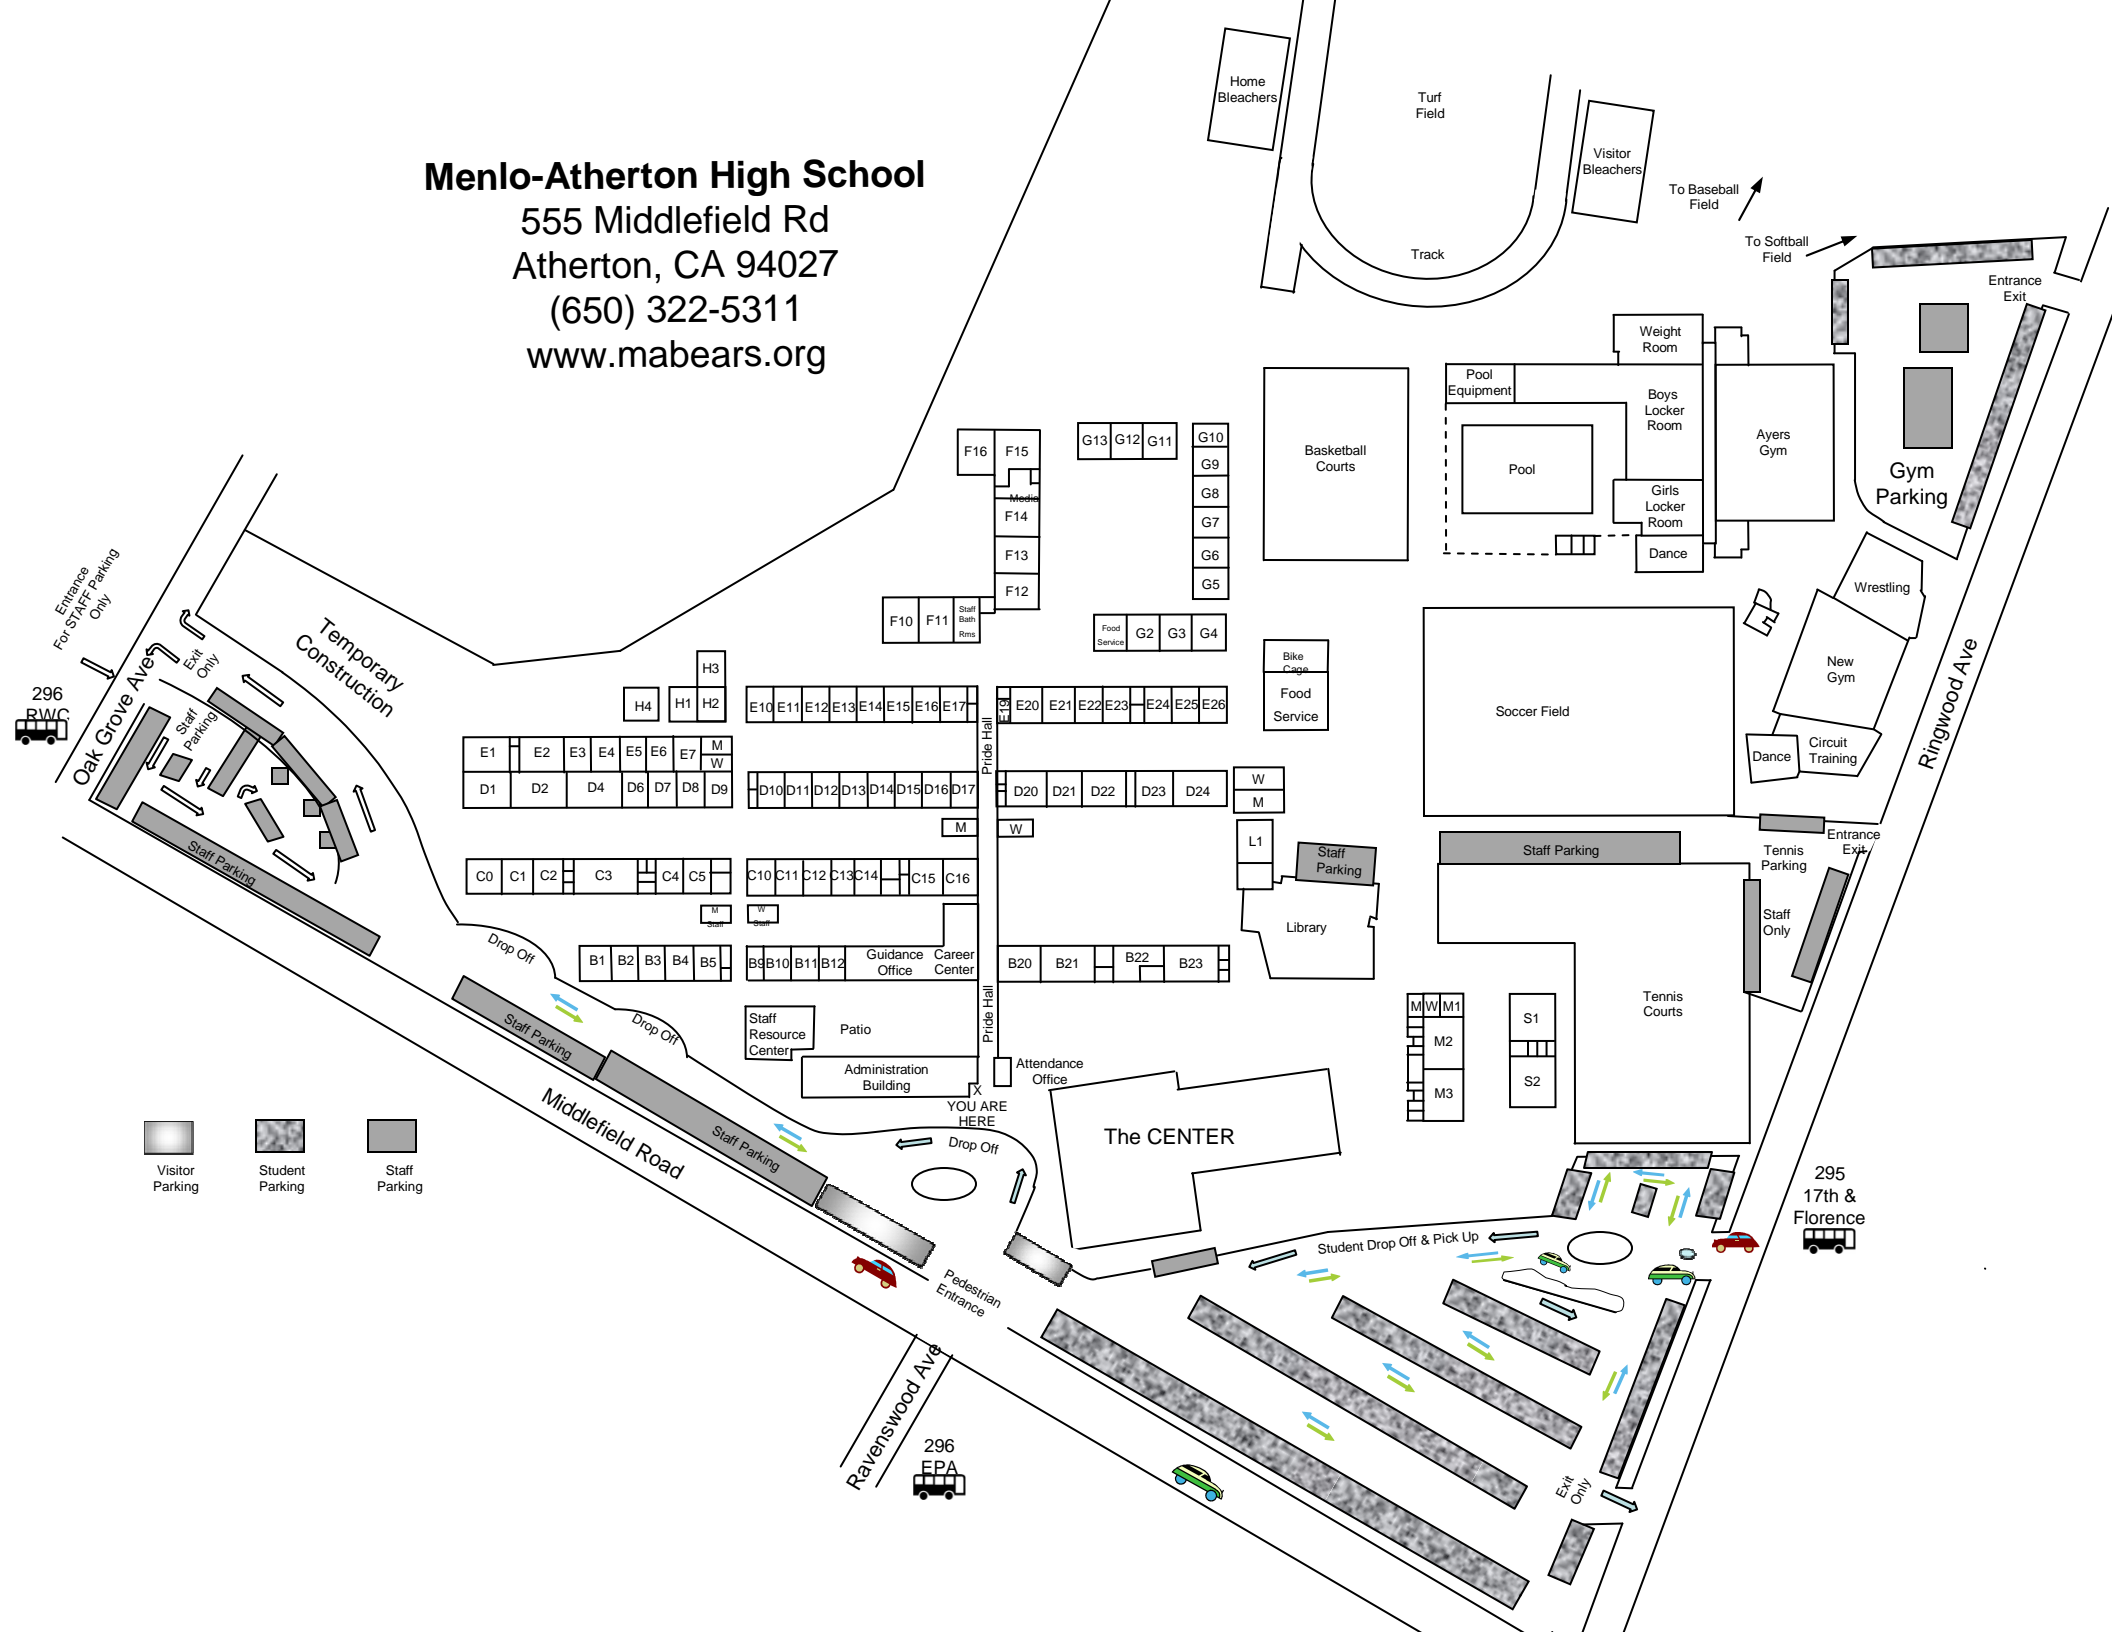

Menlo-Atherton High School

555 Middlefield Rd

Atherton, CA 94027

(650) 322-5311

www.mabears.org

-  Visitor Parking
-  Student Parking
-  Staff Parking

295
17th &
Florence

296
EPA